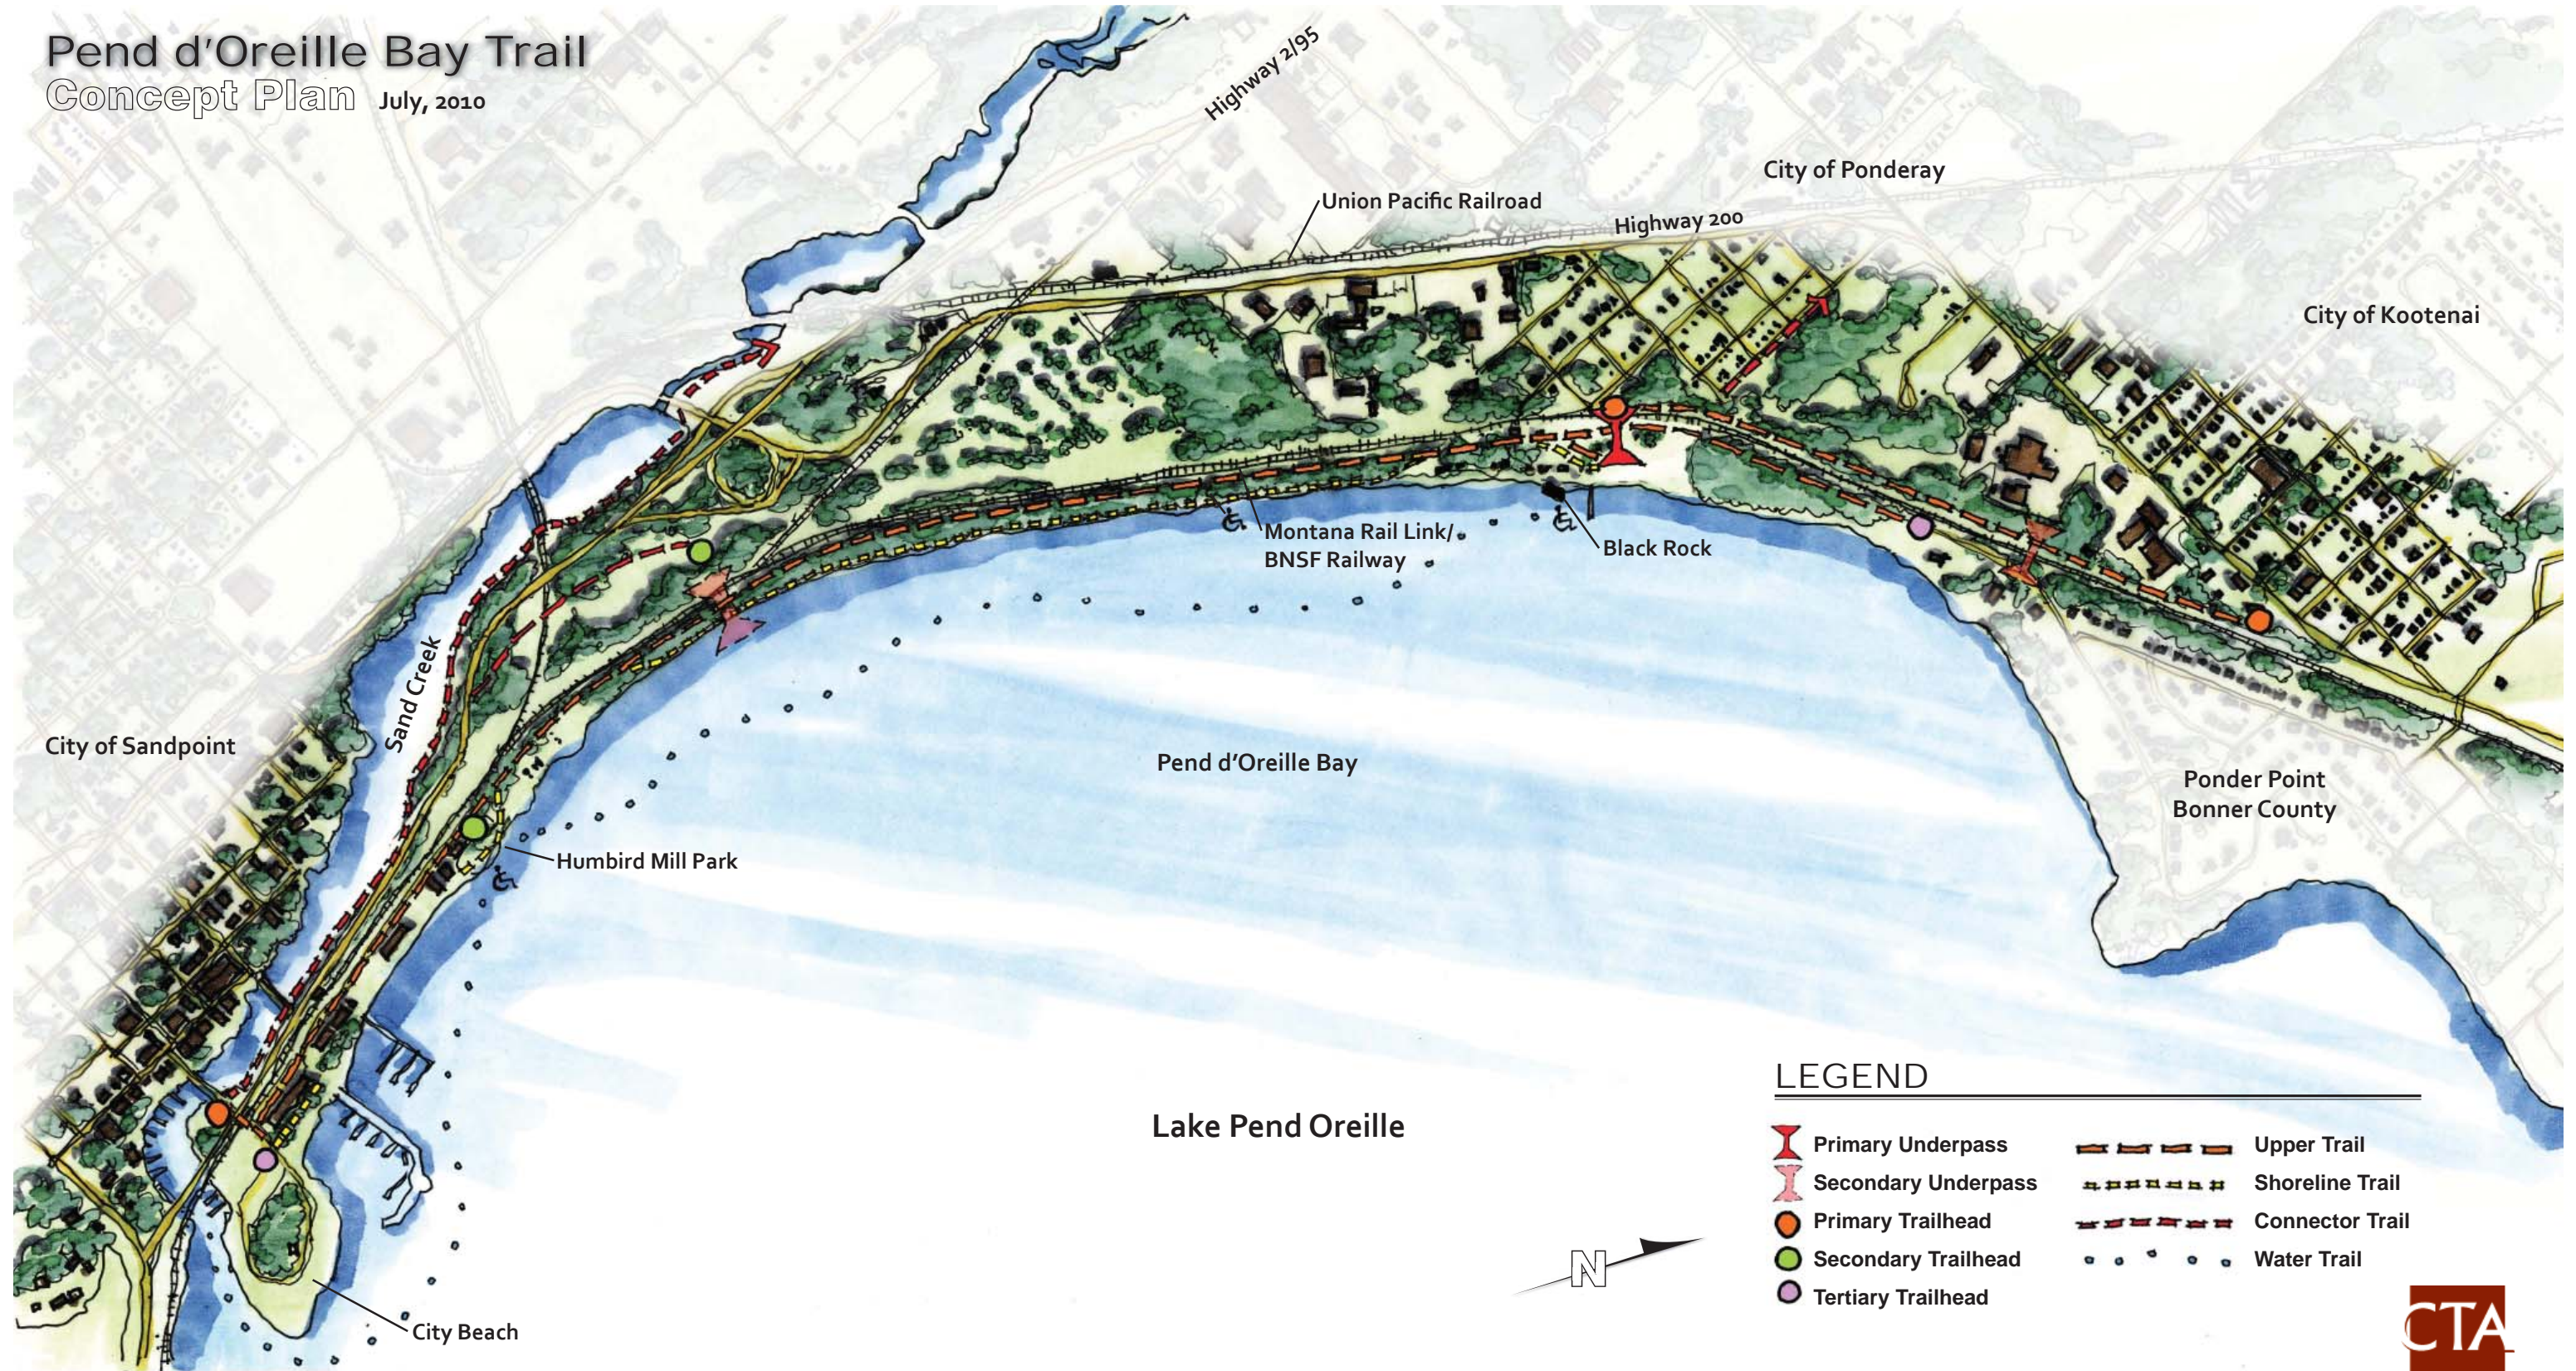

Pend d'Oreille Bay Trail  
 Concept Plan July, 2010

LEGEND

- |  |                     |  |                 |
|--|---------------------|--|-----------------|
|  | Primary Underpass   |  | Upper Trail     |
|  | Secondary Underpass |  | Shoreline Trail |
|  | Primary Trailhead   |  | Connector Trail |
|  | Secondary Trailhead |  | Water Trail     |
|  | Tertiary Trailhead  |  |                 |